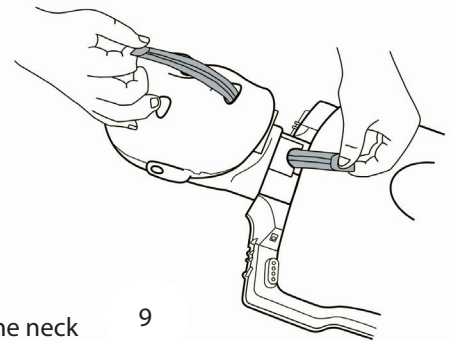

Prestan Professional Series and Ultralite[®] Manikins

Face-Shield/Lung-Bag Instructions

1 Attach head to torso

2 Fold lung bag along perforations

3

4

5

6 Tilt back head

7 Insert folded lung bag into mouth...

8 ...until it comes out of the neck

9

10 Secure face shield to pins under ears

11 Pull lung bag taut to help open mouth hole. Then unfold lung bag onto chest area being sure to align the circle diagram on lung bag with the circle of the chest plate. There will be slack in the neck.