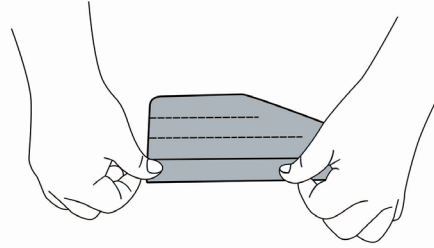

Prestan Professional Series and Ultralite[®] Manikins

Face-Shield/Lung-Bag Instructions

1 Attach head to torso

2 Fold lung bag along perforations

3

4

5

6 Tilt back head

7 Insert folded lung bag into mouth...

8 ...until it comes out of the neck

9

10 Secure face shield to pins under ears

11 Pull lung bag taut to help open mouth hole. Then unfold lung bag onto chest area being sure to align the circle diagram on lung bag with the circle of the chest plate. There will be slack in the neck.