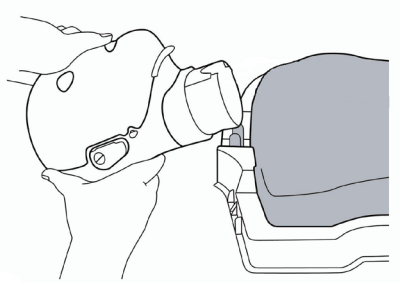

Prestan Professional Series and Ultralite[®] Manikins

Face-Shield/Lung-Bag Instructions

1 Attach head to torso

2 Fold lung bag along perforations

3

4

5

6 Tilt back head

7 Insert folded lung bag into mouth...

8 ...until it comes out of the neck

9

10 Secure face shield to pins under ears

11 Pull lung bag taut to help open mouth hole. Then unfold lung bag onto chest area being sure to align the circle diagram on lung bag with the circle of the chest plate. There will be slack in the neck.