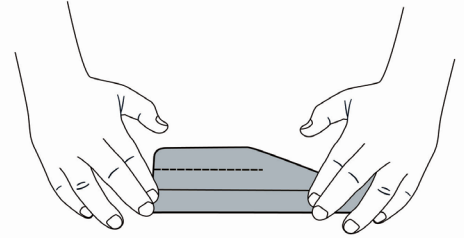

Prestan Professional Series and Ultralite[®] Manikins

Face-Shield/Lung-Bag Instructions

1 Attach head to torso

2 Fold lung bag along perforations

3

4

5

6 Tilt back head

7 Insert folded lung bag into mouth...

8 ...until it comes out of the neck

9

10 Secure face shield to pins under ears

11 Pull lung bag taut to help open mouth hole. Then unfold lung bag onto chest area being sure to align the circle diagram on lung bag with the circle of the chest plate. There will be slack in the neck.