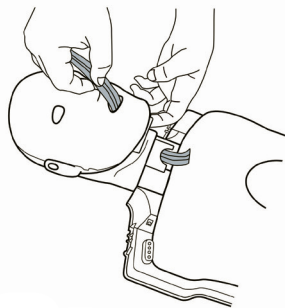

Prestan Professional Series and Ultralite[®] Manikins

Face-Shield/Lung-Bag Instructions

1 Attach head to torso

2 Fold lung bag along perforations

3

4

5

6 Tilt back head

7 Insert folded lung bag into mouth...

8 ...until it comes out of the neck

9

10 Secure face shield to pins under ears

11 Pull lung bag taut to help open mouth hole. Then unfold lung bag onto chest area being sure to align the circle diagram on lung bag with the circle of the chest plate. There will be slack in the neck.