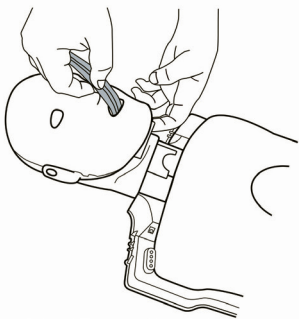

Prestan Professional Series and Ultralite[®] Manikins

Face-Shield/Lung-Bag Instructions

1 Attach head to torso

2 Fold lung bag along perforations

3

4

5

6 Tilt back head

7 Insert folded lung bag into mouth...

8 ...until it comes out of the neck

9

10 Secure face shield to pins under ears

11 Pull lung bag taut to help open mouth hole. Then unfold lung bag onto chest area being sure to align the circle diagram on lung bag with the circle of the chest plate. There will be slack in the neck.