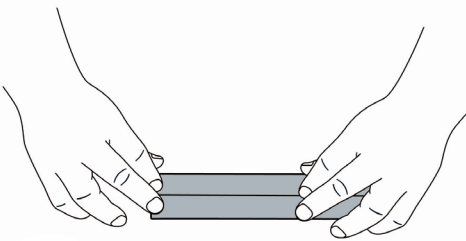

Prestan Professional Series and Ultralite[®] Manikins

Face-Shield/Lung-Bag Instructions

1 Attach head to torso

2 Fold lung bag along perforations

3

4

5

6 Tilt back head

7 Insert folded lung bag into mouth...

8 ...until it comes out of the neck

9

10 Secure face shield to pins under ears

11 Pull lung bag taut to help open mouth hole. Then unfold lung bag onto chest area being sure to align the circle diagram on lung bag with the circle of the chest plate. There will be slack in the neck.