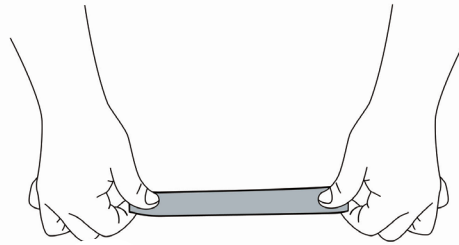

Prestan Professional Series and Ultralite[®] Manikins

Face-Shield/Lung-Bag Instructions

1 Attach head to torso

2 Fold lung bag along perforations

3

4

5

6 Tilt back head

7 Insert folded lung bag into mouth...

8 ...until it comes out of the neck

9

10 Secure face shield to pins under ears

11 Pull lung bag taut to help open mouth hole. Then unfold lung bag onto chest area being sure to align the circle diagram on lung bag with the circle of the chest plate. There will be slack in the neck.