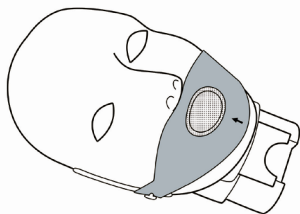

Prestan Professional Series and Ultralite[®] Manikins

Face-Shield/Lung-Bag Instructions

1 Attach head to torso

2 Fold lung bag along perforations

3

4

5

6 Tilt back head

7 Insert folded lung bag into mouth...

8 ...until it comes out of the neck

9

10 Secure face shield to pins under ears

11 Pull lung bag taut to help open mouth hole. Then unfold lung bag onto chest area being sure to align the circle diagram on lung bag with the circle of the chest plate. There will be slack in the neck.