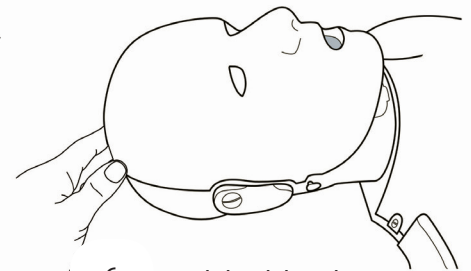

Prestan Professional Series and Ultralite[®] Manikins

Face-Shield/Lung-Bag Instructions

1 Attach head to torso

2 Fold lung bag along perforations

3

4

5

6 Tilt back head

7 Insert folded lung bag into mouth...

8 ...until it comes out of the neck

9

10 Secure face shield to pins under ears

11 Pull lung bag taut to help open mouth hole. Then unfold lung bag onto chest area being sure to align the circle diagram on lung bag with the circle of the chest plate. There will be slack in the neck.